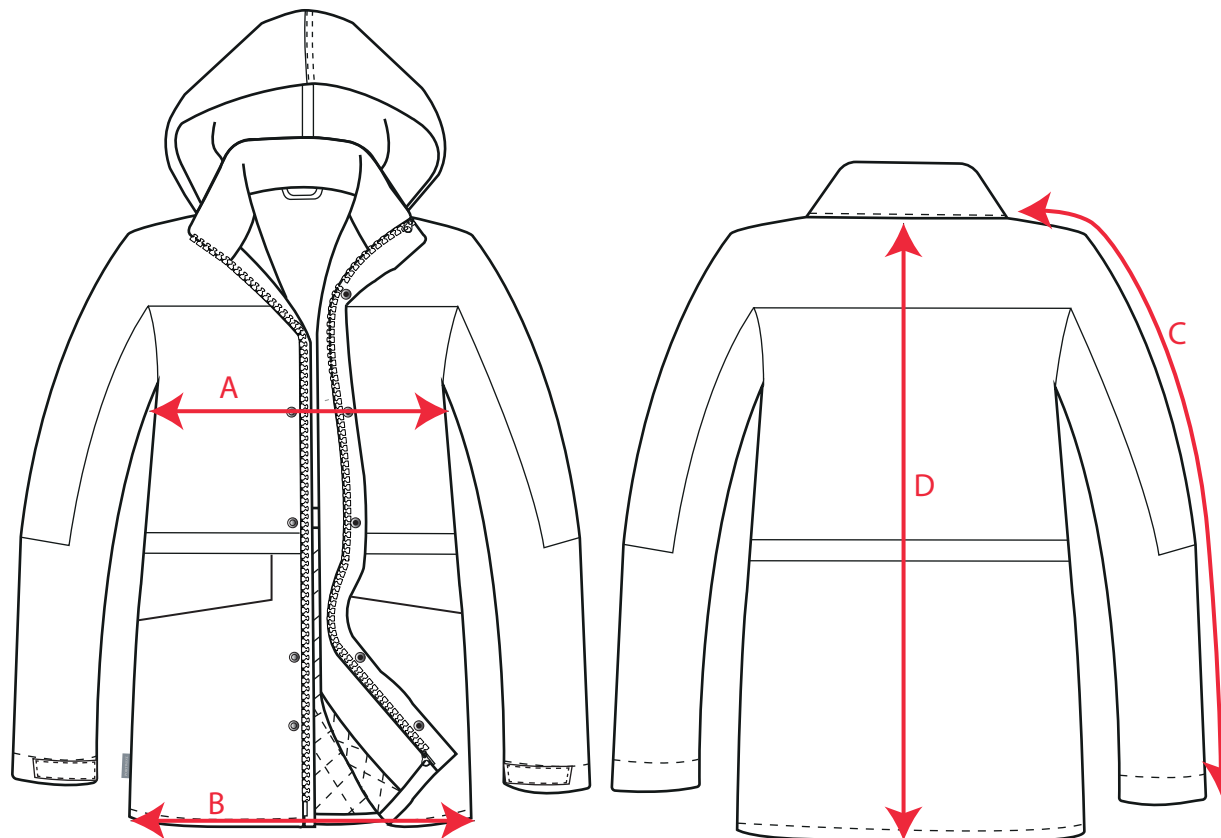

STYLE NO: S523

DESCRIPTION: Oban Fleece Lined Jacket

Description - CM		XS	S	M	L	XL	XXL	3XL	4XL	5XL
Chest Width	A	112.00	118.00	126.00	134.00	142.00	150.00	158.00	166.00	174.00
Hem Width - relaxed	B	112.00	118.00	126.00	134.00	142.00	150.00	158.00	166.00	174.00
Sleeve Length - Collar to Cuff	C	81.00	82.00	83.00	84.00	85.00	86.00	87.00	88.00	88.00
Back Length	D	82.00	83.00	84.00	85.00	86.00	87.00	88.00	89.00	89.00