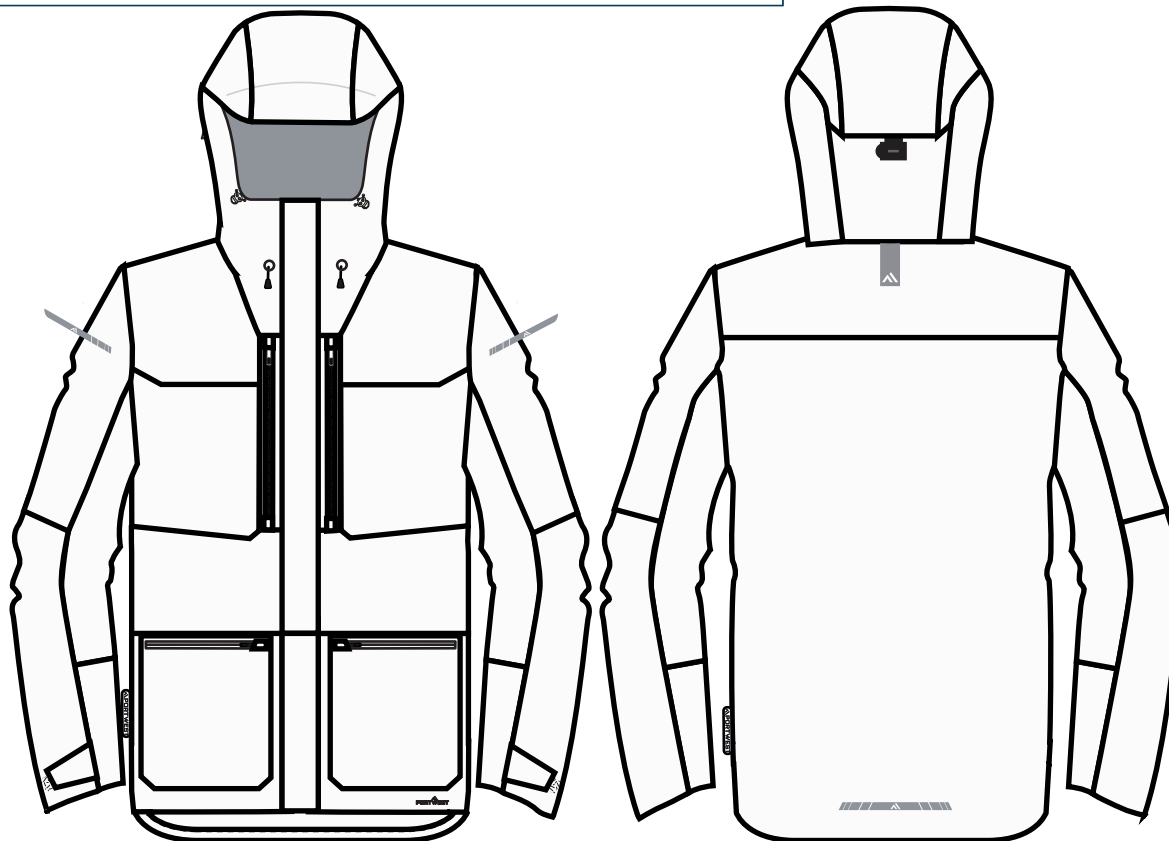

STYLE NO: EV461	DESCRIPTION: EV4 WINTER PARKA
-----------------	-------------------------------

Description	S	M	L	XL	XXL	3XL	4XL
All							
Back Length - Regular	78	79	80	82	84	86	88
Chest Width	55	59	63	69	73	77	81
Hem Width - relaxed	59	63	67	73	77	81	85
Sleeve Length - Long Sleeve - Set In - Regular	71.5	72.5	73.5	75	76	77	78

REGULAR

Description	S	M	L	XL	XXL	3XL	4XL
All							
Back Length - Regular	83	84	85	87	89	91	93
Chest Width	55	59	63	69	73	77	81
Hem Width - relaxed	59	63	67	73	77	81	85
Sleeve Length - Long Sleeve - Set In - Regular	74.5	75.5	76.5	78	79	80	81

TALL